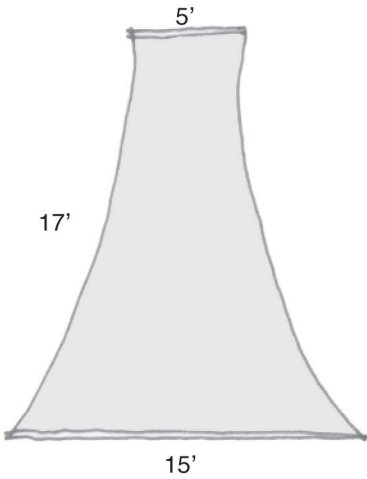

GISELA STROMEYER DESIGN

Event Rentals

Kissing Moon

Comes in 20' and 25' Diameter

Plan

GISELA STROMEYER DESIGN

Event Rentals

Bells