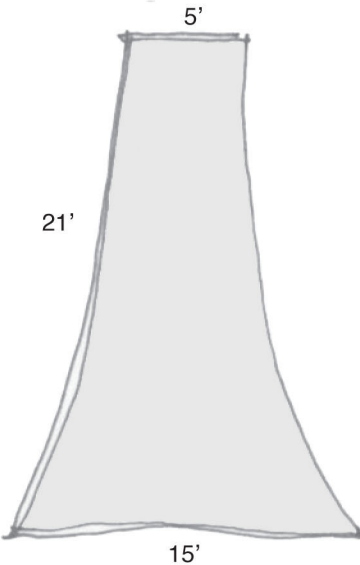

GISELA STROMEYER DESIGN

Event Rentals

Kissing Moon

Comes in 20' and 25' Diameter

Plan

GISELA STROMEYER DESIGN

Event Rentals

Bells