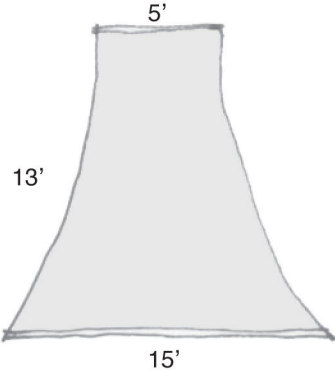

GISELA STROMEYER DESIGN

Event Rentals

Kissing Moon

Comes in 20' and 25' Diameter

Plan

GISELA STROMEYER DESIGN

Event Rentals

Bells