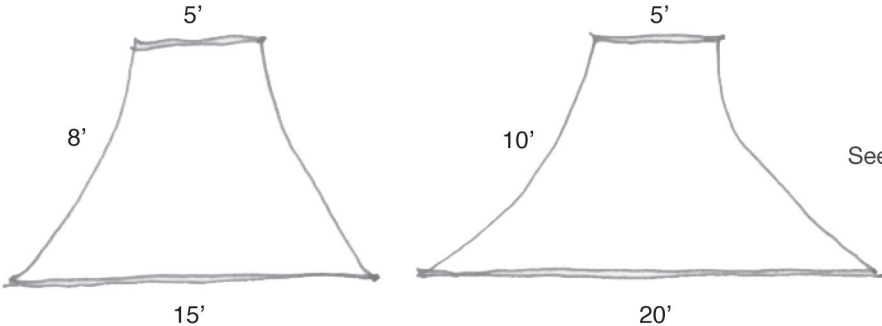

GISELA STROMEYER DESIGN

Event Rentals

Bell combinations and see-through fabric

See-through Fabric Bells