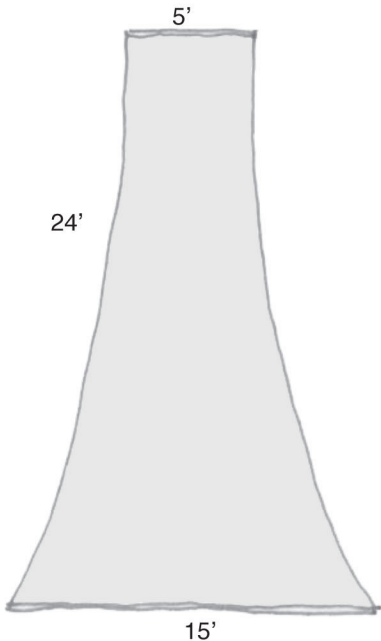

GISELA STROMEYER DESIGN

Event Rentals

Kissing Moon

Comes in 20' and 25' Diameter

Plan

GISELA STROMEYER DESIGN

Event Rentals

Bells

GISELA STROMEYER DESIGN

Event Rentals

Bell combinations and see-through fabric

See-through Fabric Bells

Laced Solid Fabric Bell