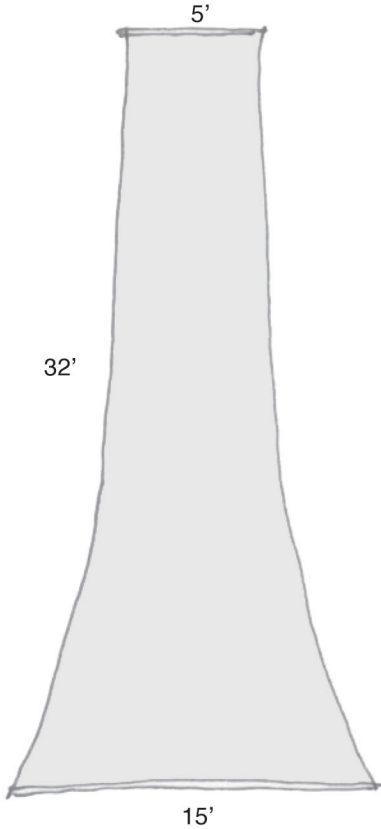

GISELA STROMEYER DESIGN

Event Rentals

Kissing Moon

Comes in 20' and 25' Diameter

Plan

GISELA STROMEYER DESIGN

Event Rentals

Bells

GISELA STROMEYER DESIGN

Event Rentals

Bell combinations and see-through fabric

See-through Fabric Bells

Laced Solid Fabric Bell