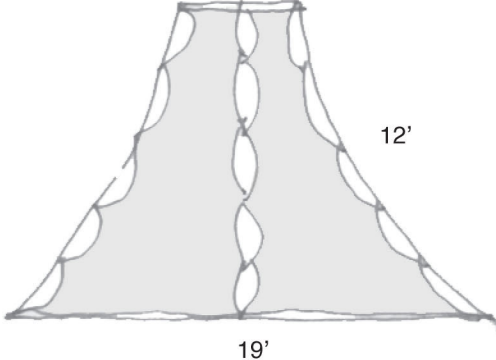

GISELA STROMEYER DESIGN

Event Rentals

Kissing Moon

Comes in 20' and 25' Diameter

Plan

GISELA STROMEYER DESIGN

Event Rentals

Bells

GISELA STROMEYER DESIGN

Event Rentals

Bell combinations and see-through fabric

See-through Fabric Bells

Laced Solid Fabric Bell