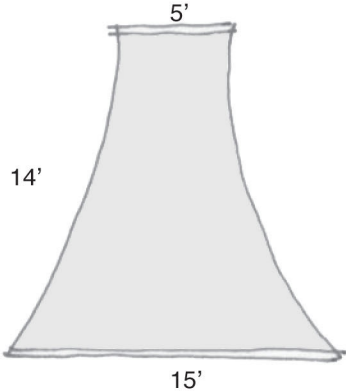

GISELA STROMEYER DESIGN

Event Rentals

Kissing Moon

Comes in 20' and 25' Diameter

Plan

GISELA STROMEYER DESIGN

Event Rentals

Bells