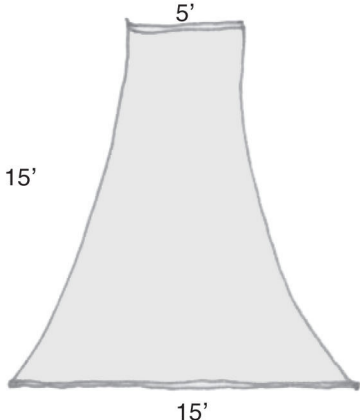

GISELA STROMEYER DESIGN

Event Rentals

Kissing Moon

Comes in 20' and 25' Diameter

Plan

GISELA STROMEYER DESIGN

Event Rentals

Bells